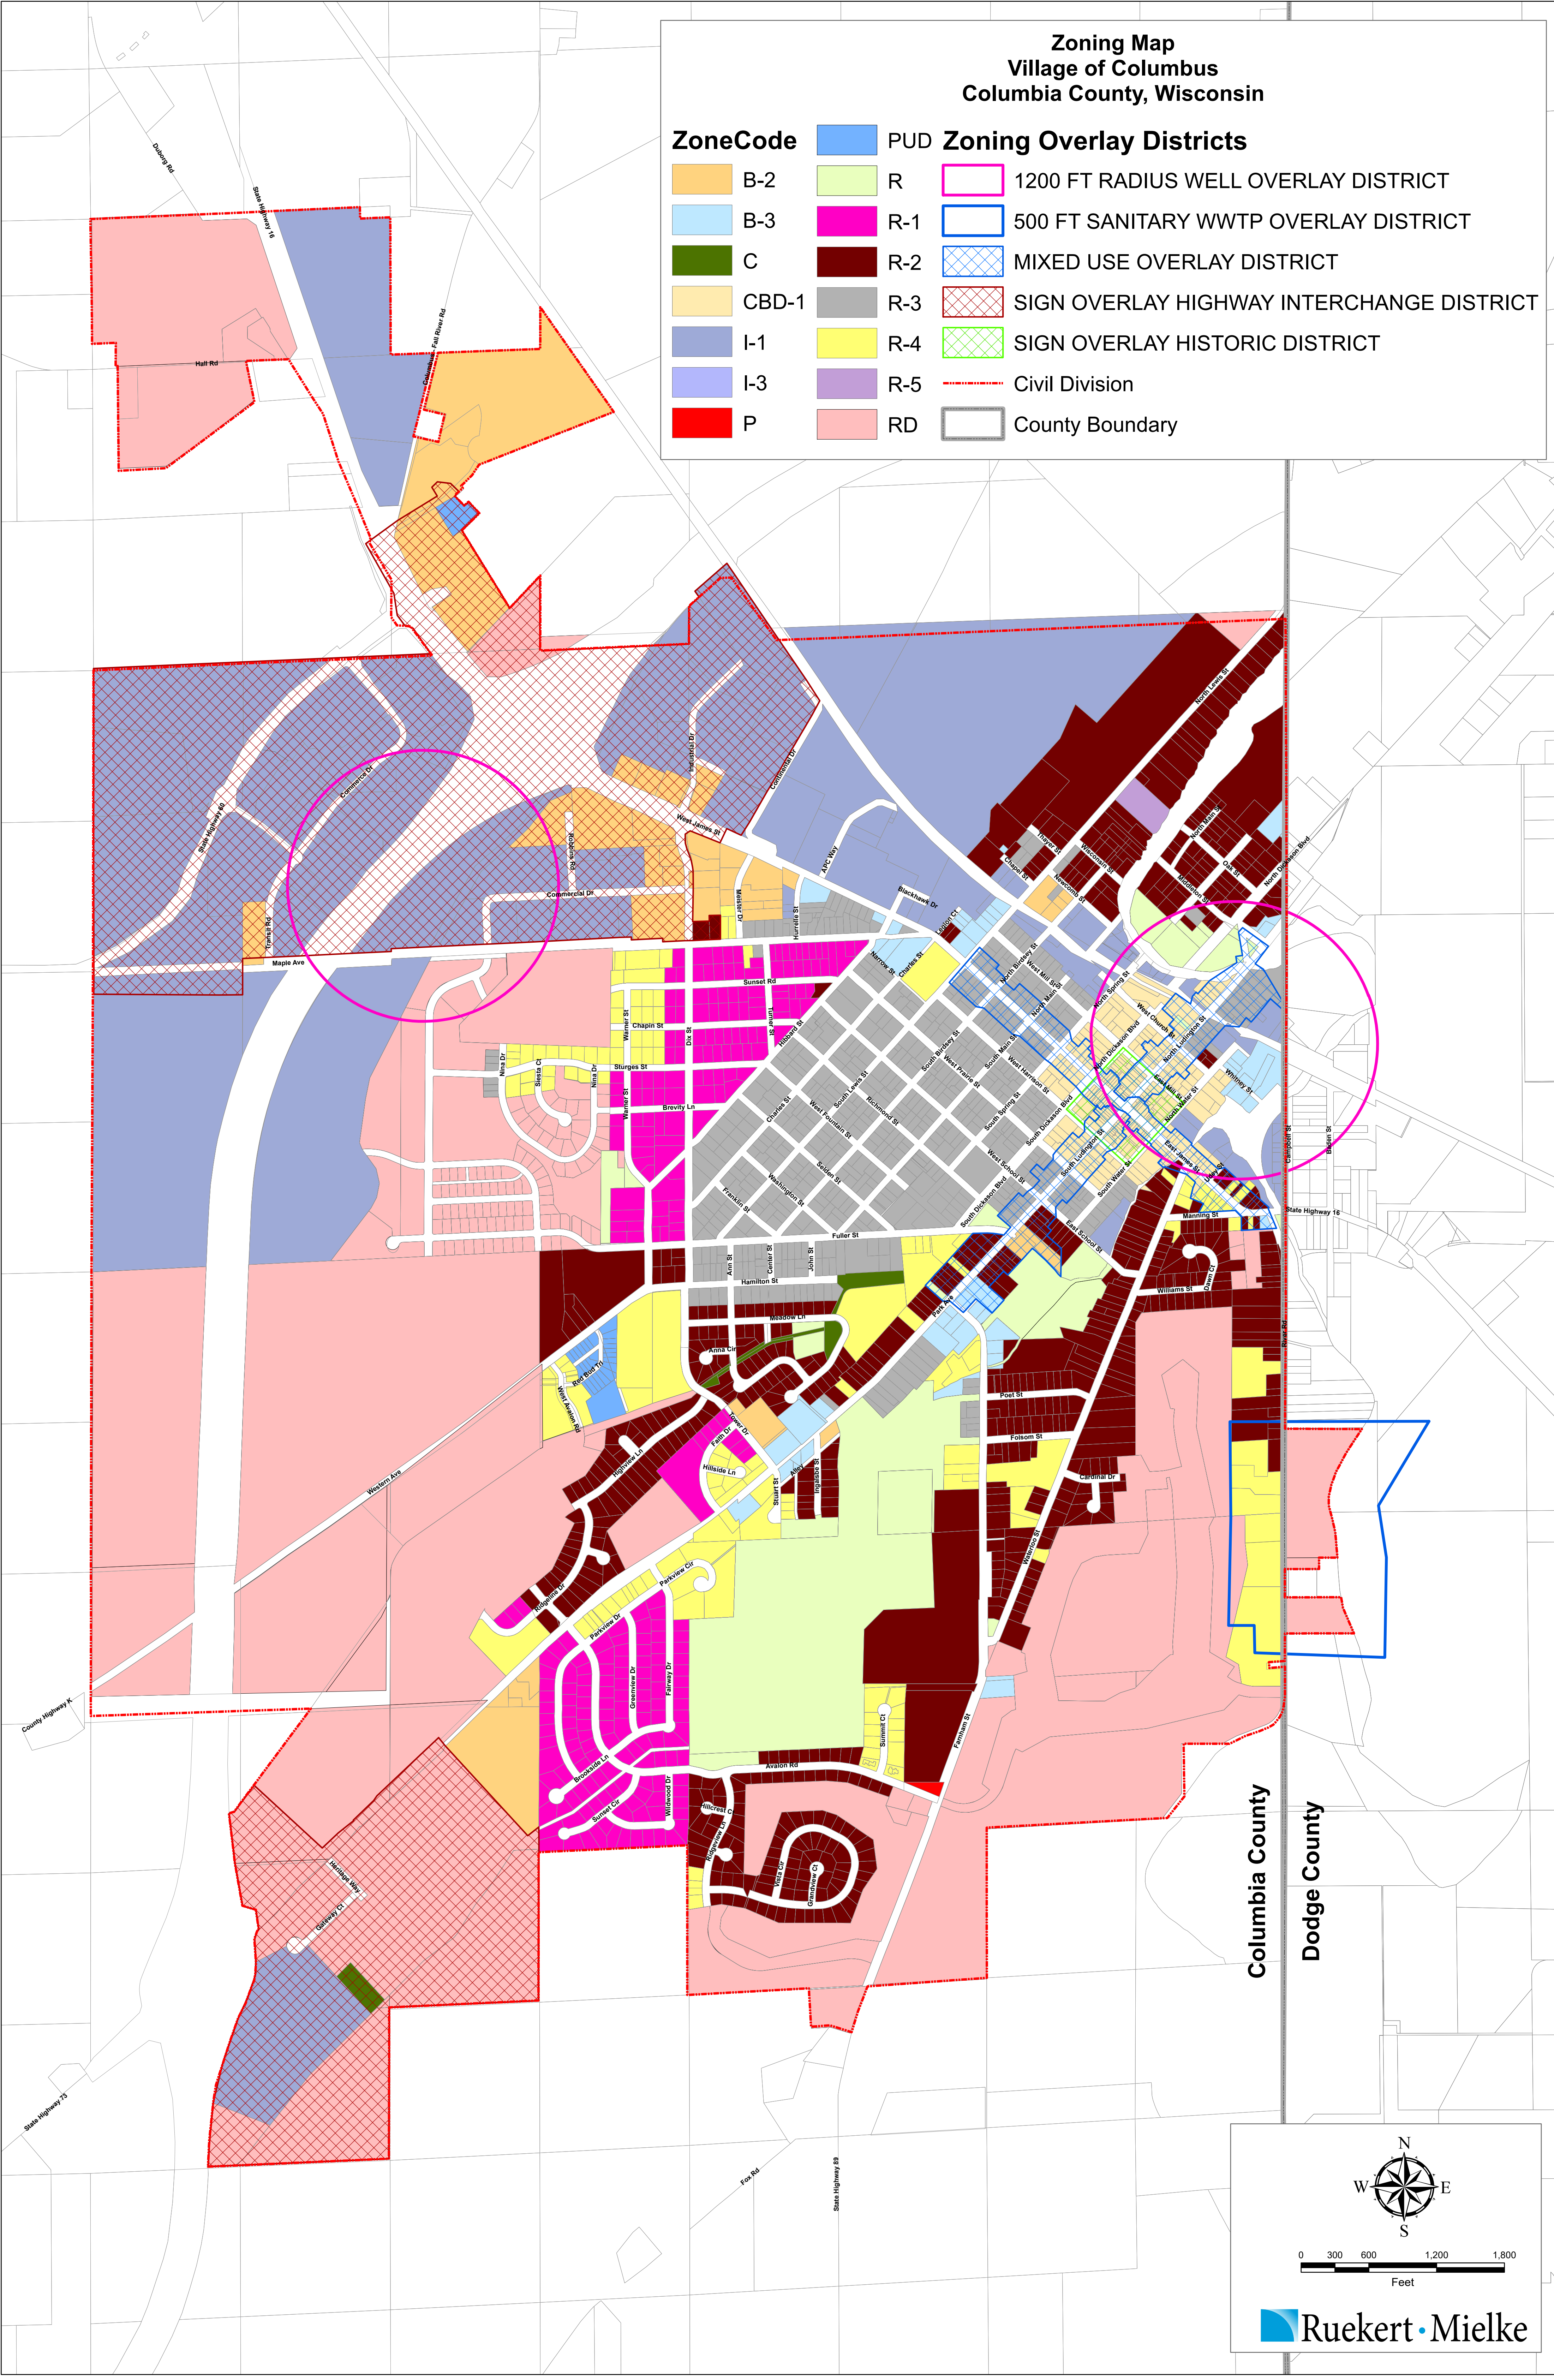

Zoning Map Village of Columbus Columbia County, Wisconsin

ZoneCode	PUD	Zoning Overlay Districts
B-2	R	1200 FT RADIUS WELL OVERLAY DISTRICT
B-3	R-1	500 FT SANITARY WWTP OVERLAY DISTRICT
C	R-2	MIXED USE OVERLAY DISTRICT
CBD-1	R-3	SIGN OVERLAY HIGHWAY INTERCHANGE DISTRICT
I-1	R-4	SIGN OVERLAY HISTORIC DISTRICT
I-3	R-5	Civil Division
P	RD	County Boundary

Ruekert • Mielke