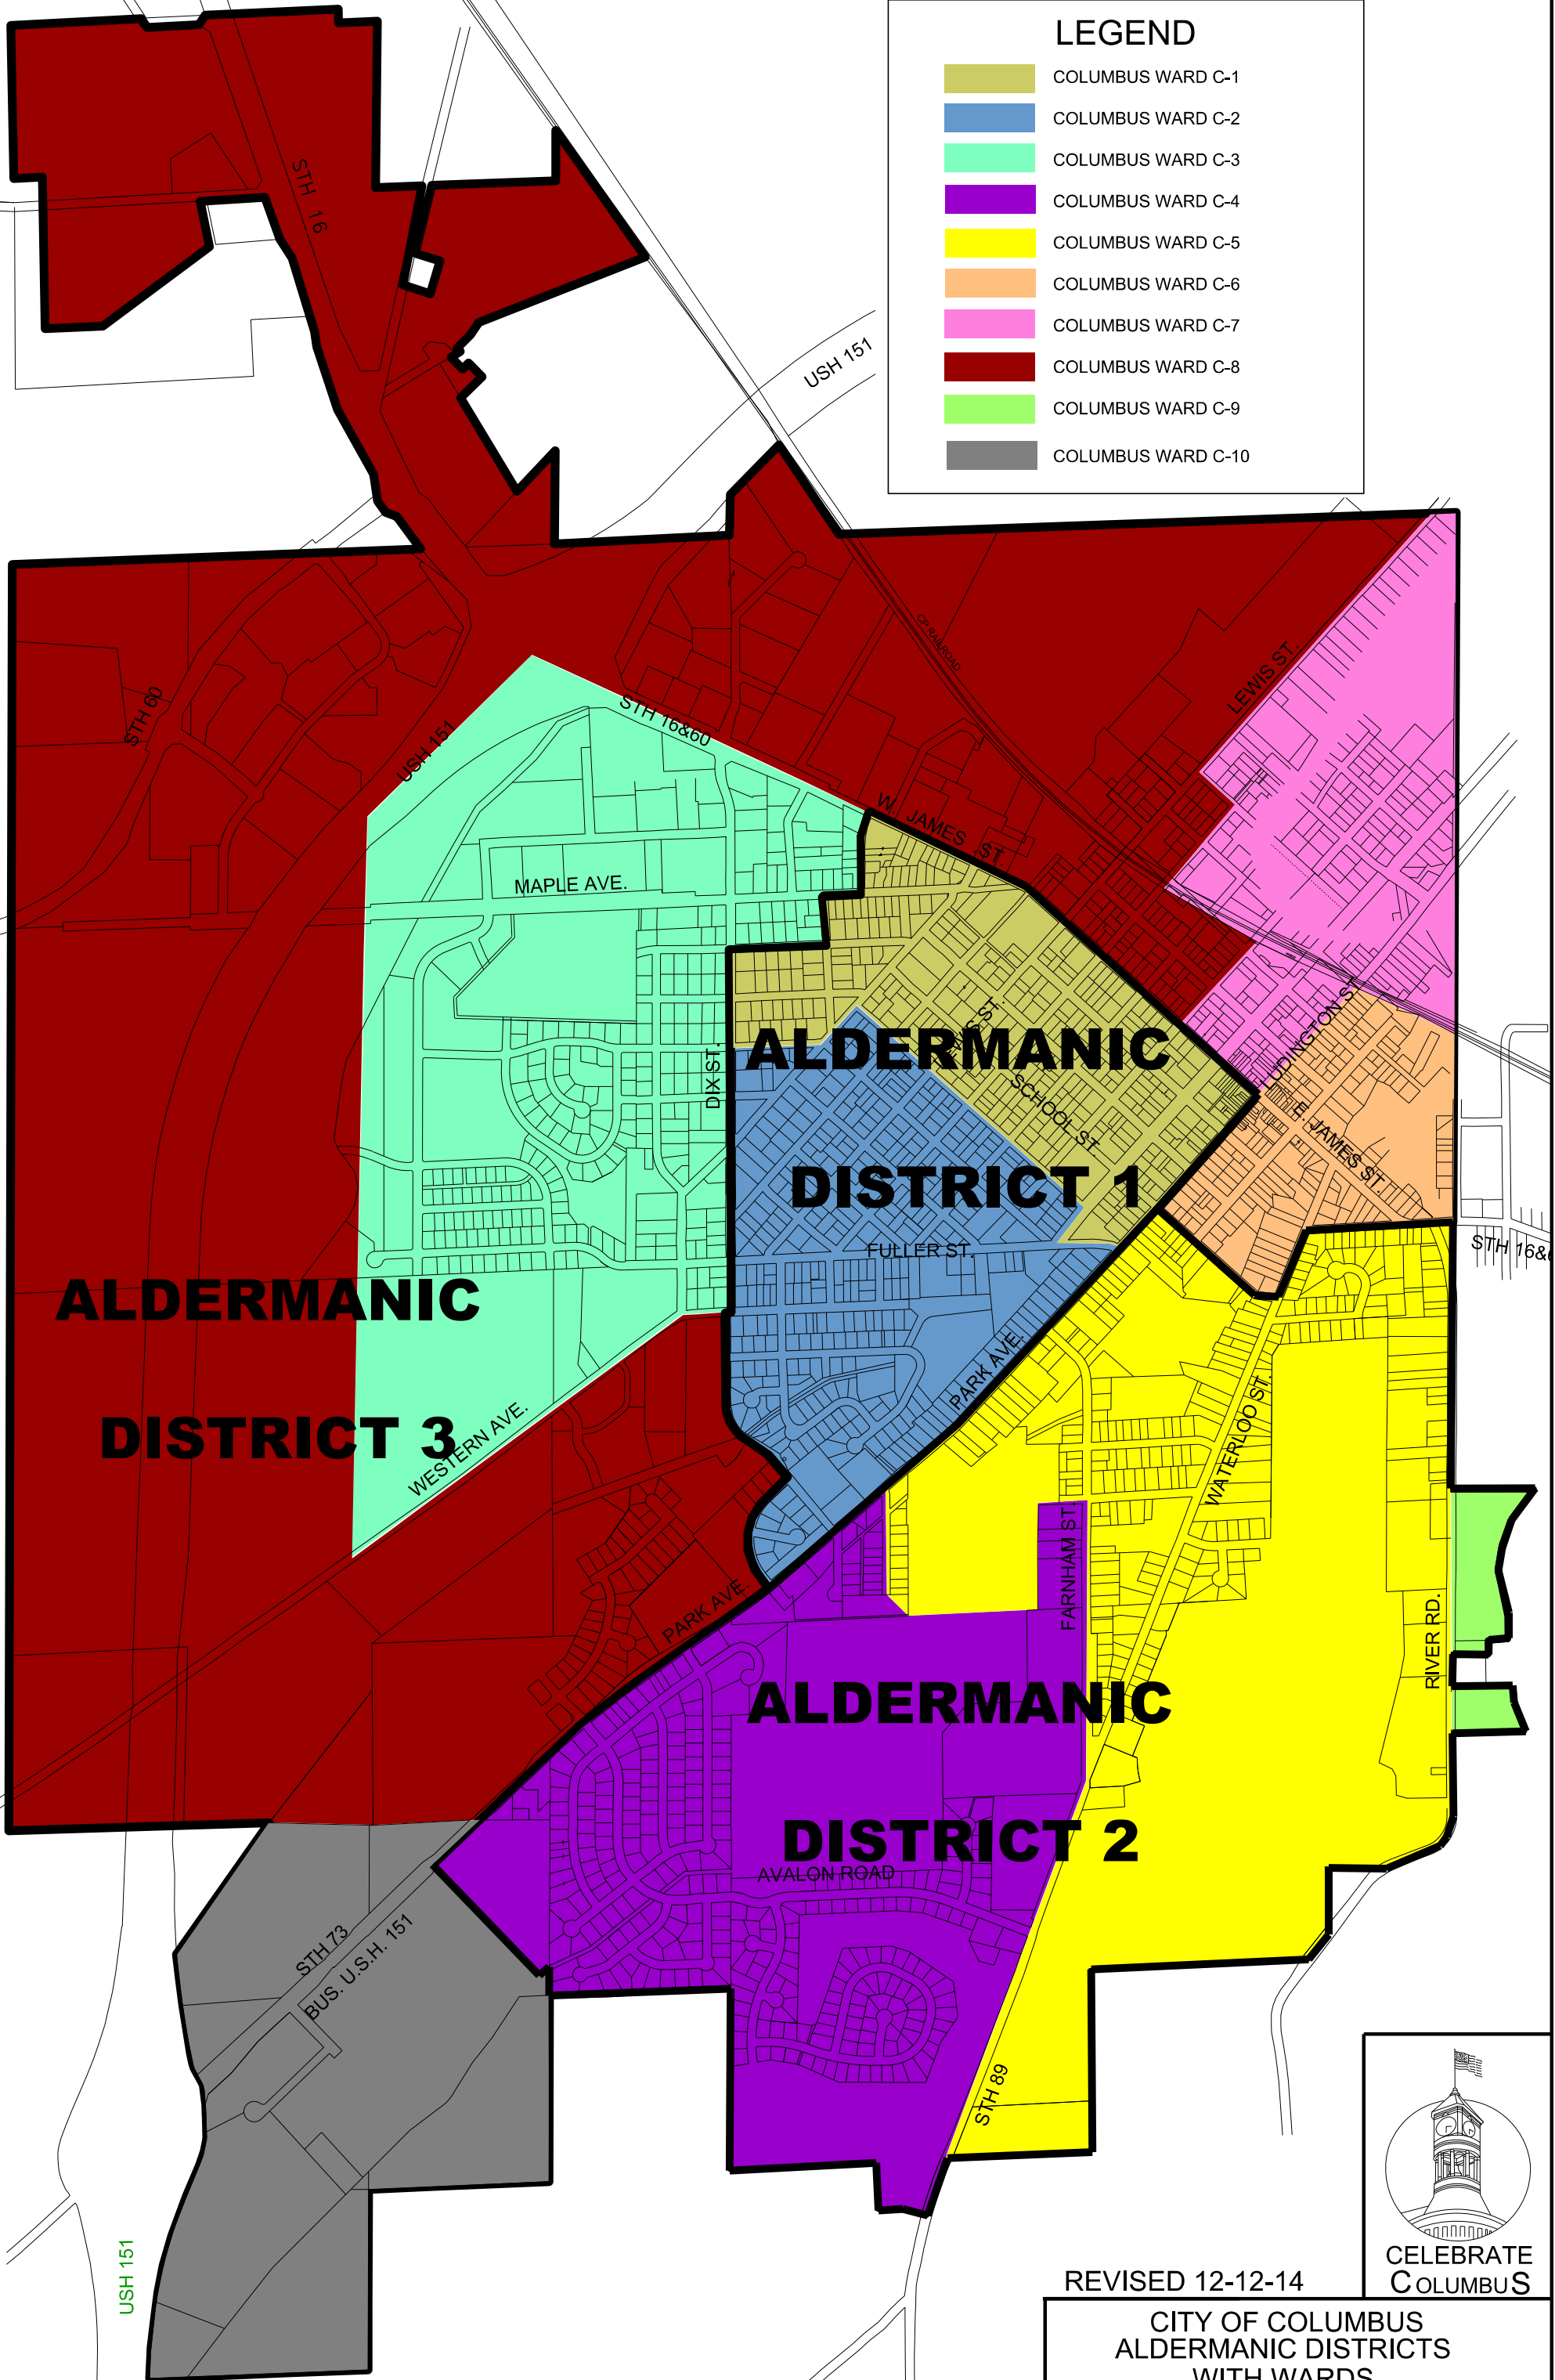

LEGEND

- COLUMBUS WARD C-1
- COLUMBUS WARD C-2
- COLUMBUS WARD C-3
- COLUMBUS WARD C-4
- COLUMBUS WARD C-5
- COLUMBUS WARD C-6
- COLUMBUS WARD C-7
- COLUMBUS WARD C-8
- COLUMBUS WARD C-9
- COLUMBUS WARD C-10

**ALDERMANIC
DISTRICT 3**

**ALDERMANIC
DISTRICT 1**

**ALDERMANIC
DISTRICT 2**

**CELEBRATE
COLUMBUS**

REVISED 12-12-14

**CITY OF COLUMBUS
ALDERMANIC DISTRICTS
WITH WARDS**

DR. BY	DATE	REVISIONS	ENGRG. APVL.	PROJ. APVL.
J. LIETHA				
JOB NO.	8117000.210			
DATE	11/25/14			