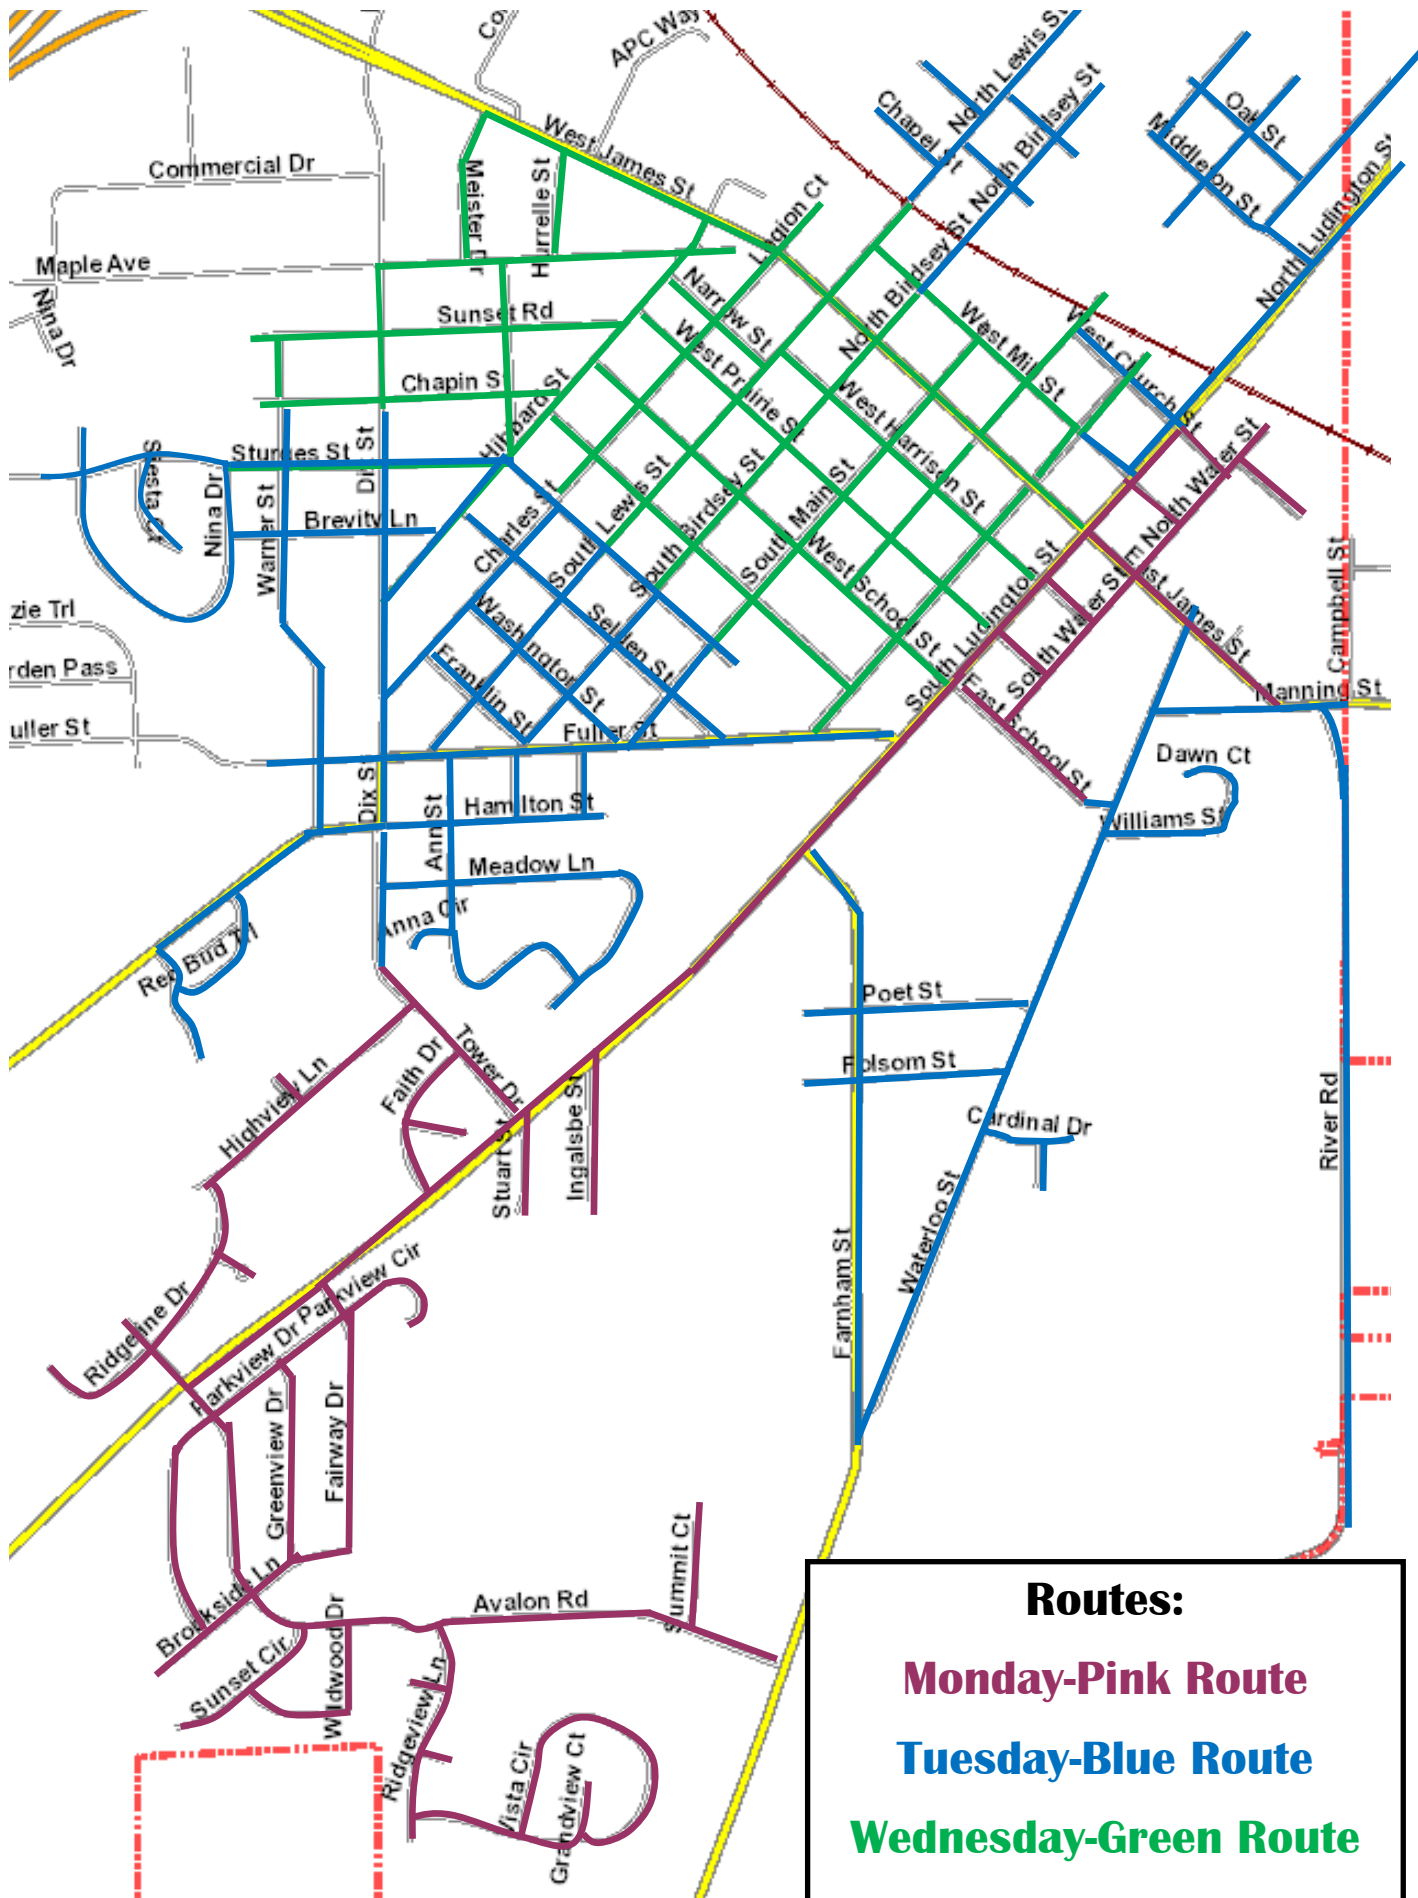

# Residential Garbage/Recycling Routes 2021

**Routes:**  
**Monday-Pink Route**  
**Tuesday-Blue Route**  
**Wednesday-Green Route**